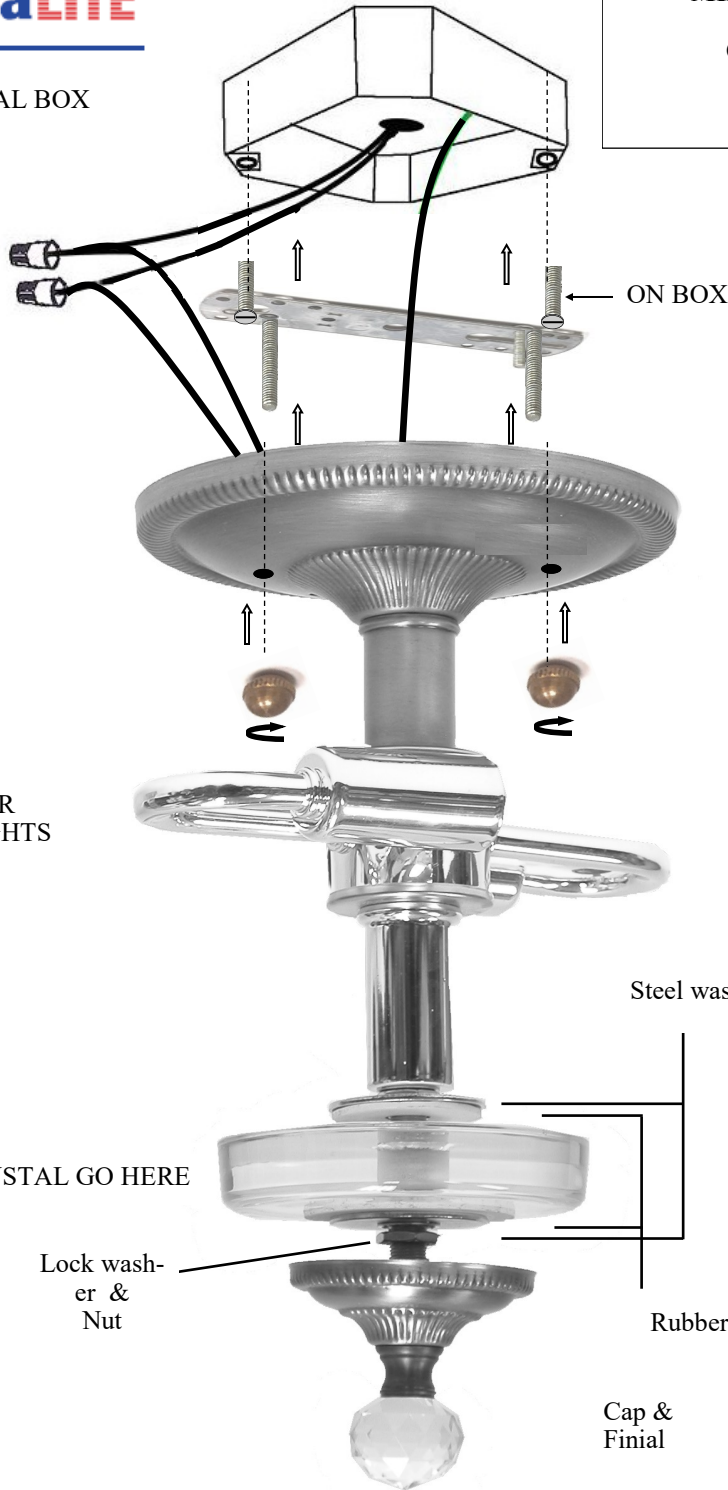

ELECTRICAL BOX

“CAUTION - RISK OF FIRE. CONSULT A QUALIFIED ELECTRICIAN TO ENSURE CORRECT BRANCH CIRCUIT CONDUCTOR”  
“MIN 75°C SUPPLY CONDUCTORS”  
CAUTION RISK OF FIRE:  
MAX 40 WATTS, TYPE C

Connections  
LINE: Black  
NEUTRAL: White  
BARE: Ground