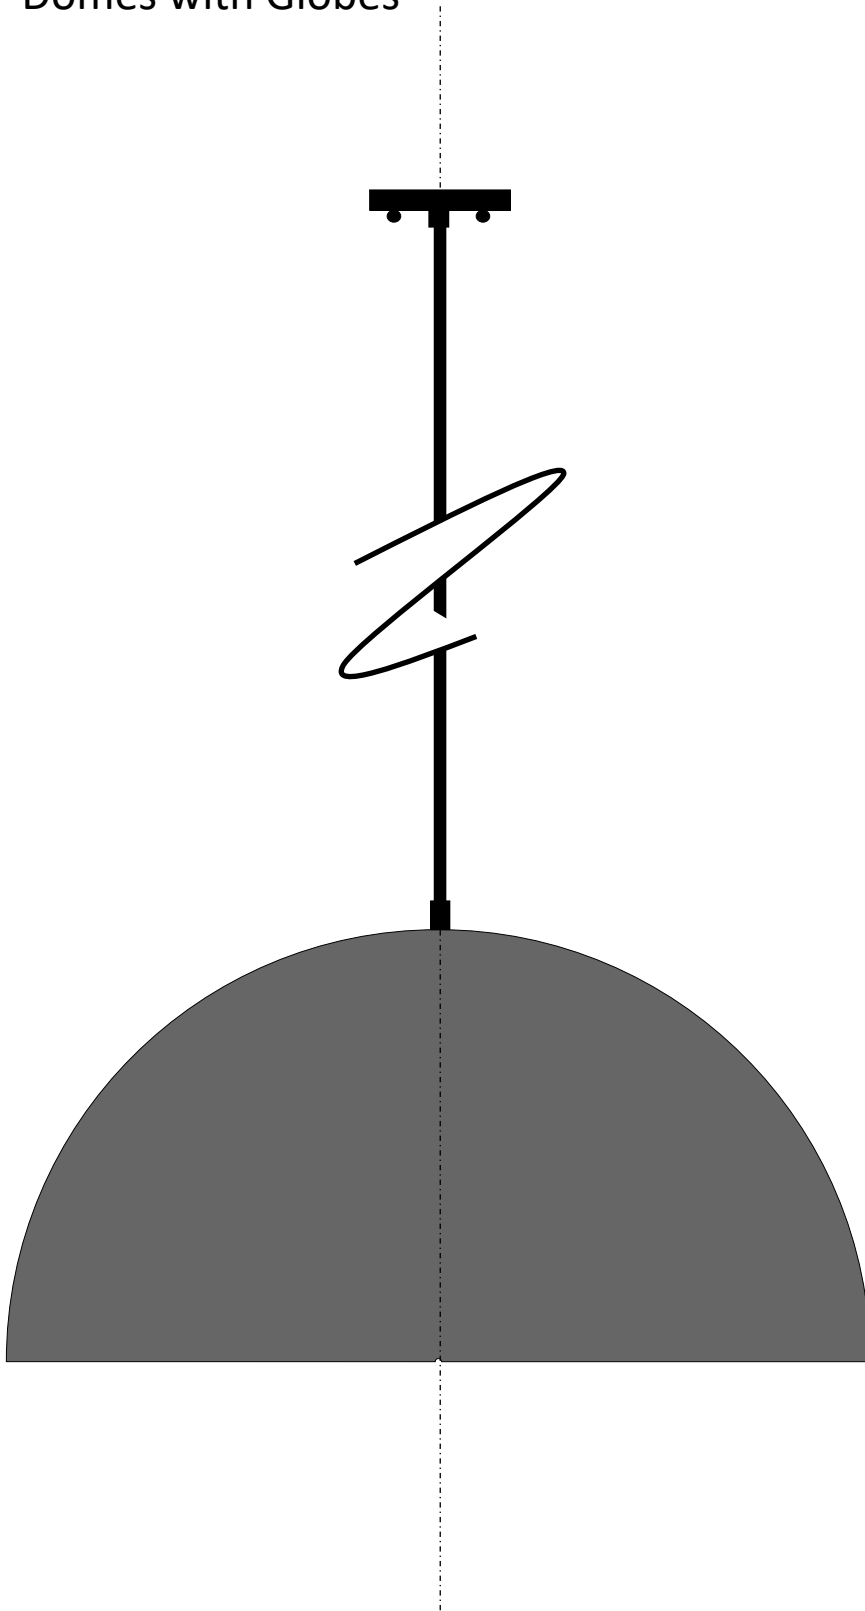

Domes

Domes with Globes

PC Finishes

Let us know what
colour needed for
your project.

Need a special size?
Just ask.

Dome Sizes:

8"

12"

16"

20"

Other size: Ask

Lattrel Canada Inc.

Fait au Quebec