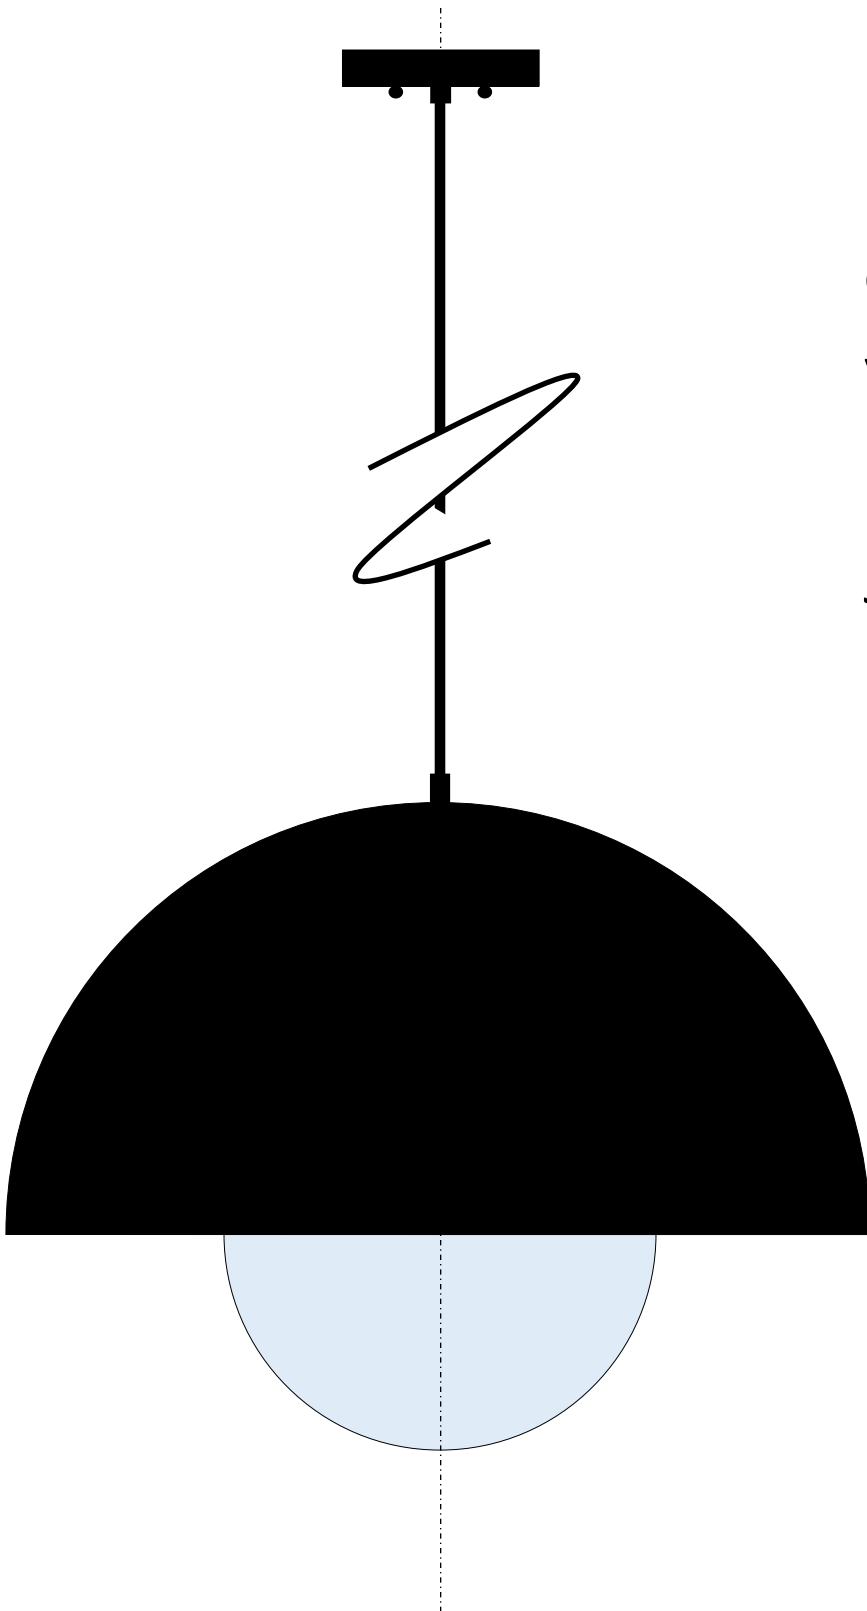

LP-1206-BK

12" Dome

With 6" Globe

PC Finishes

Let us know what
colour needed for
your project.

Need a special, size?
Just ask.

Dome Sizes:

8"

12"

16"

20"

Other size: Ask

Globe sizes:

6"

8"

10"

Need a special, size?
Just ask.

Dome Sizes:

8"

12"

16"

20"

Other size: Ask

Globe sizes:

Let us know what
colour needed for
your project.

Need a special size?
Just ask.

Dome Sizes:

8"

12"

16"

20"

Other size: Ask