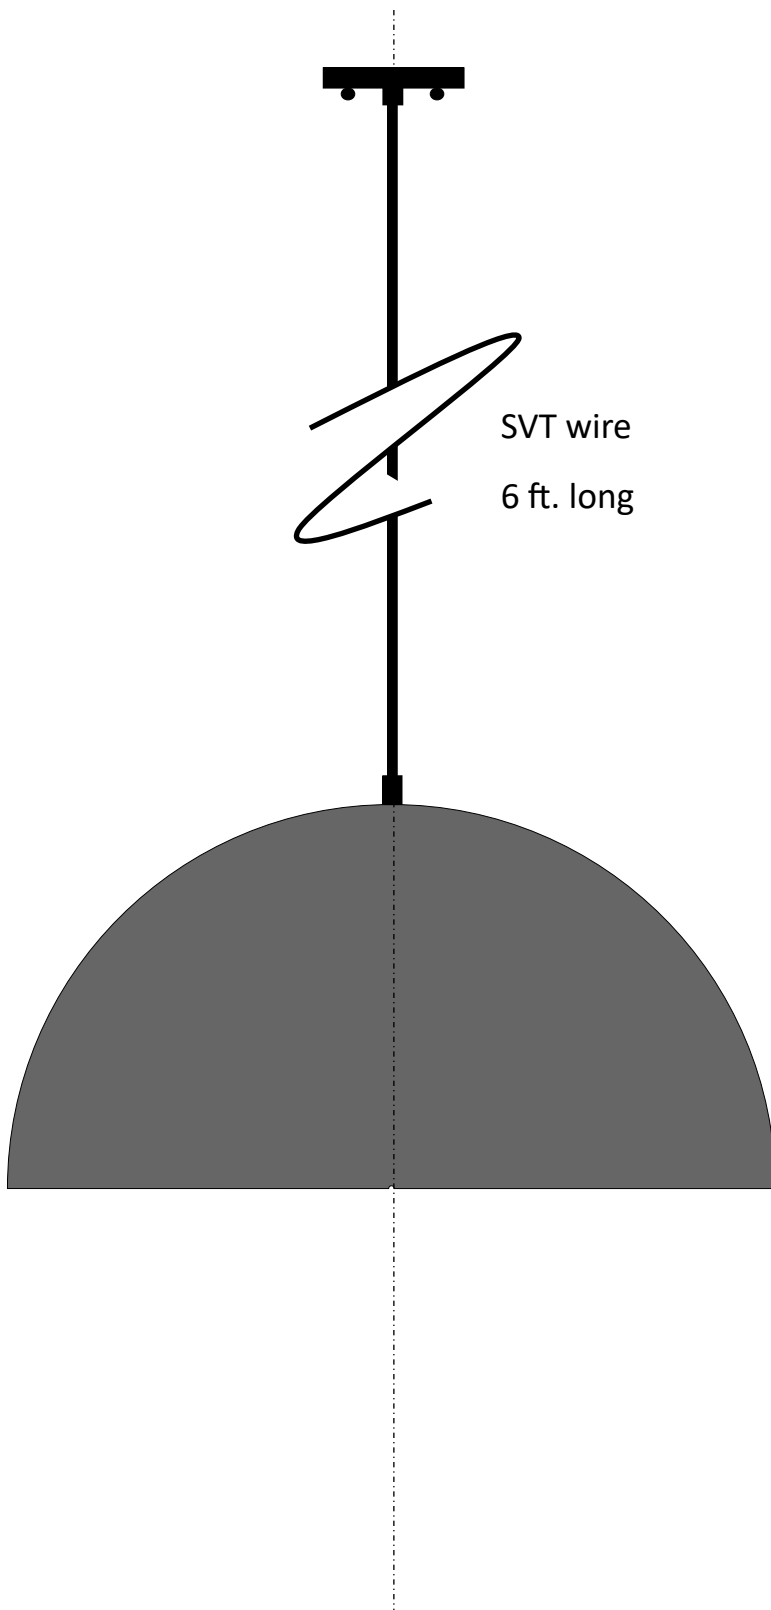

12"

16"

20"

Other size: Ask

Globe sizes:

6"

8"

10"

Need a special, size?
Just ask.

Dome Sizes:

8"

12"

16"

20"

Other size: Ask

Globe sizes:

12" Dome Pendant

PC Finishes

Let us know what
colour needed for
your project.

Dome Sizes:

8"

12"

16"

20"

Let us know what
colour needed for
your project.

Need a special size?
Just ask.

Dome Sizes:

8"

12"

16"

20"

Other size: Ask